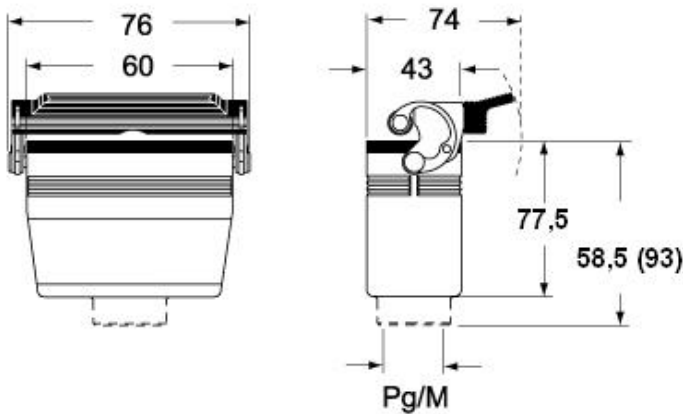

Part number

CAVT 06.5 L

Brief description:

hoods for single lever, size "44.27", top entry, 3/4" NPT, metal version, IP66

Product description

Version	metal version
Series	hoods for single lever
Product type	with 2 pegs
Variant	top entry
Style	high construction
Family	CLASS enclosures
Size	size "44.27"

Technical data

Material	metal
IP degree of protection	IP66 (and IP69K DIN 40050 - 9)
Cable entry	3/4" NPT

Further technical details

Weight	195,00 g
---------------	----------

Approvals / Standards

Quality mark	UL [®] (type:4/4X/12), [®] , EAC
Conformity	CQC, CE

General ordering information

EAN13 code	8015747010528
Tariff number	85369095

Packaging Information

Packaging length	180,00 mm
Packaging height	130,00 mm
Packaging width	270,00 mm
Packaging weight	1,91 kg
Packaging volume	6,32 dm ³
Packaging description	Carton box
Packaging quantity	10 Pcs
Packaging EAN code	8015747238755
Sub-packaging weight	0,96 kg
Sub-packaging description	Plastic packaging
Sub-packaging quantity	5 Pcs
Sub-packaging EAN barcode	8015747010535

Part number

CAVT 06.5 L

Catalogue drawings

CHO LX CHV LX - MHO LX MHV LX

CHV LG (CAV LG), MHV LG (MAV LG) [MFV LG]

CHO L (CAO L) - MHO (MAO/MFO/MFV L) MHV L [MAV L]