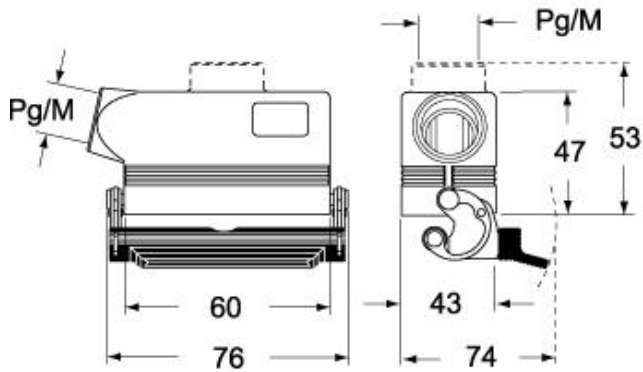

Part number

CAVT 06.5 L

Catalogue drawings

CHO LX CHV LX - MHO LX MHV LX